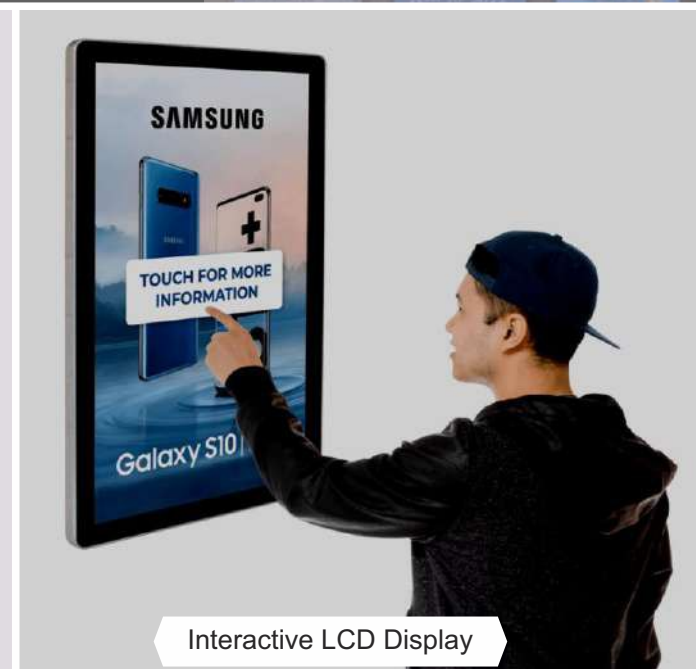

Indoor P1.875 LED Screen

Outdoor P6 LED Screen

Animated Dynamic light box

Poster 2.5 LED Screen

Freestanding LCD Display

Interactive LCD Display

Social awareness program joined hands with Dubai Police & Total in Creating Traffic parks in different school.