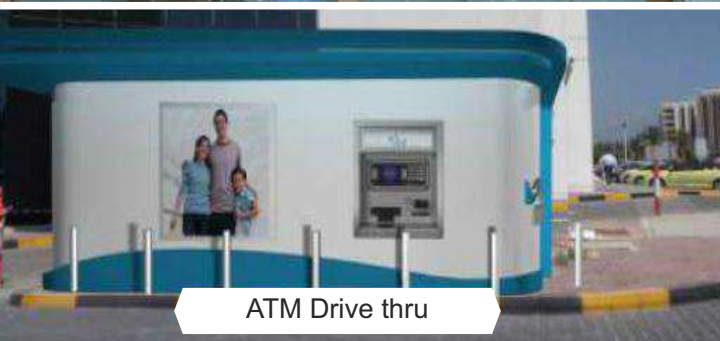

Mini Pylons & Direction Signs

High level Signages

Singgae & Branding for Banking Sectors

3D letters on illuminated light box

Solar powered pylon sign

Roof top Curved sign

One way vision graphics

3D Stainless steel logo

3D acrylic molded logo

Singgae & Branding for Banking Sectors

Aluminum PPC panel with push thru letters

Illuminated 3D letters

Illuminated flex with vinyl

Illuminated flex with vinyl

ATM Drive thru

ATM Wrapping